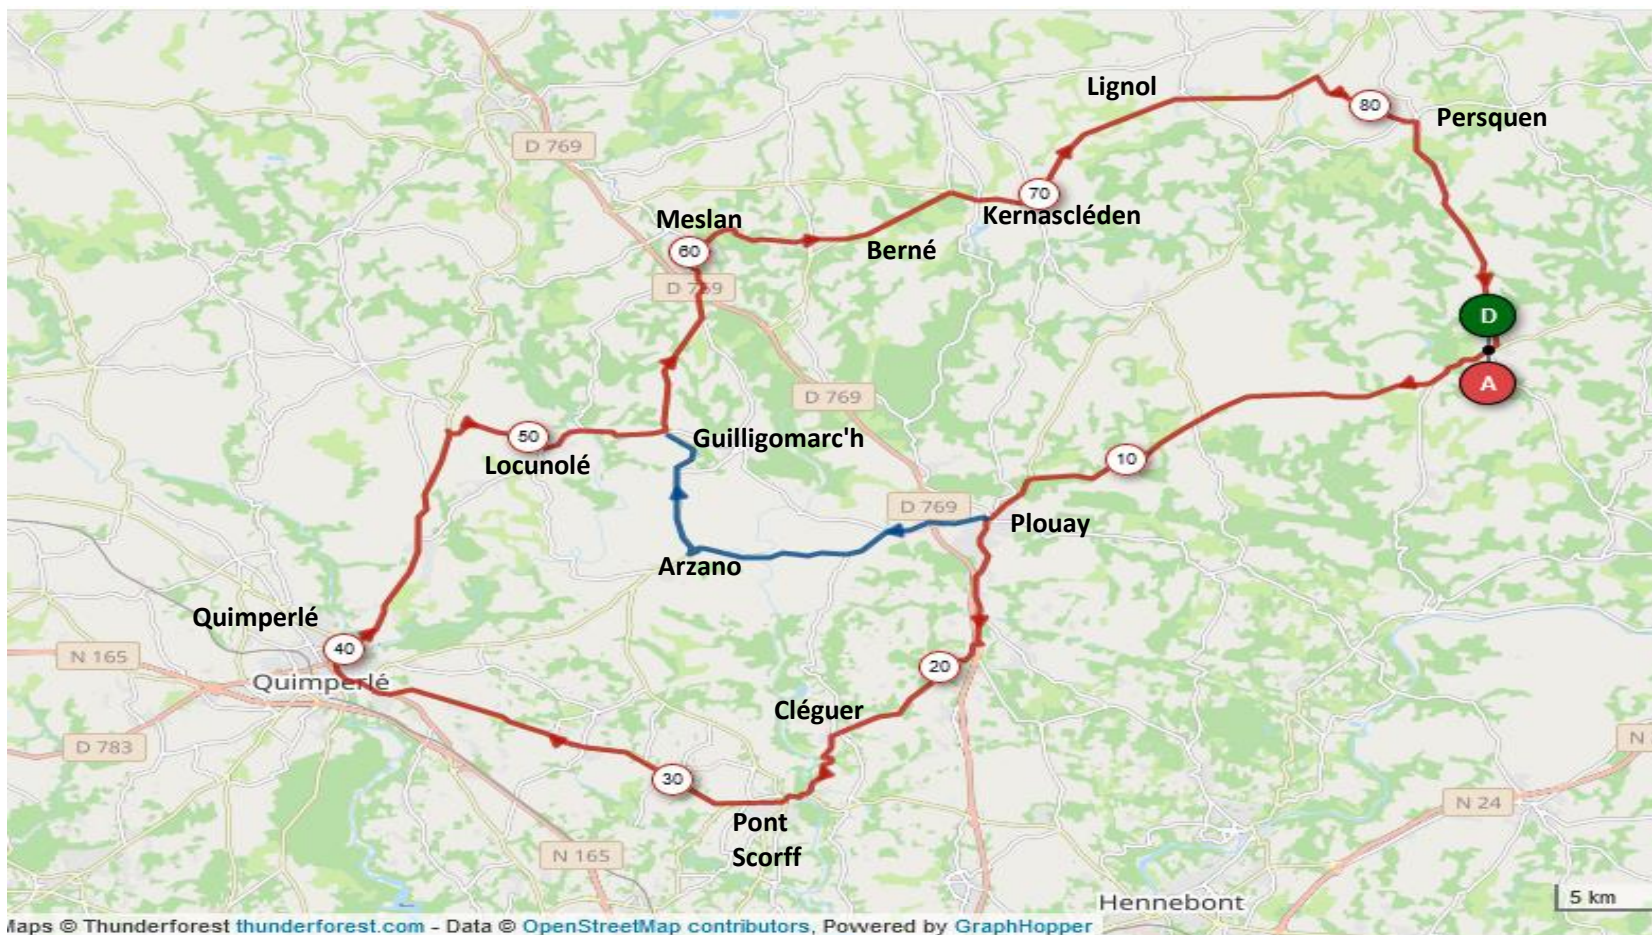

BUBRY CYCLO

Maps © Thunderforest [thunderforest.com](https://www.thunderforest.com) - Data © [OpenStreetMap](https://www.openstreetmap.org) contributors, Powered by [GraphHopper](https://www.graphhopper.com)

Bubry
Plouay
Cléguer
Pont Scorff
Quimperlé
Locunolé
Guilligomarc'h
Meslan
Berné
Kernascléden
Lignol
Persquen
Bubry

PC
Arzano
Guilligomarc'h
... / ...
Persquen
Bubry

GC = 89 km

PC = 62 km

Déniv = 950m

<https://www.openrunner.com/r/14694168>