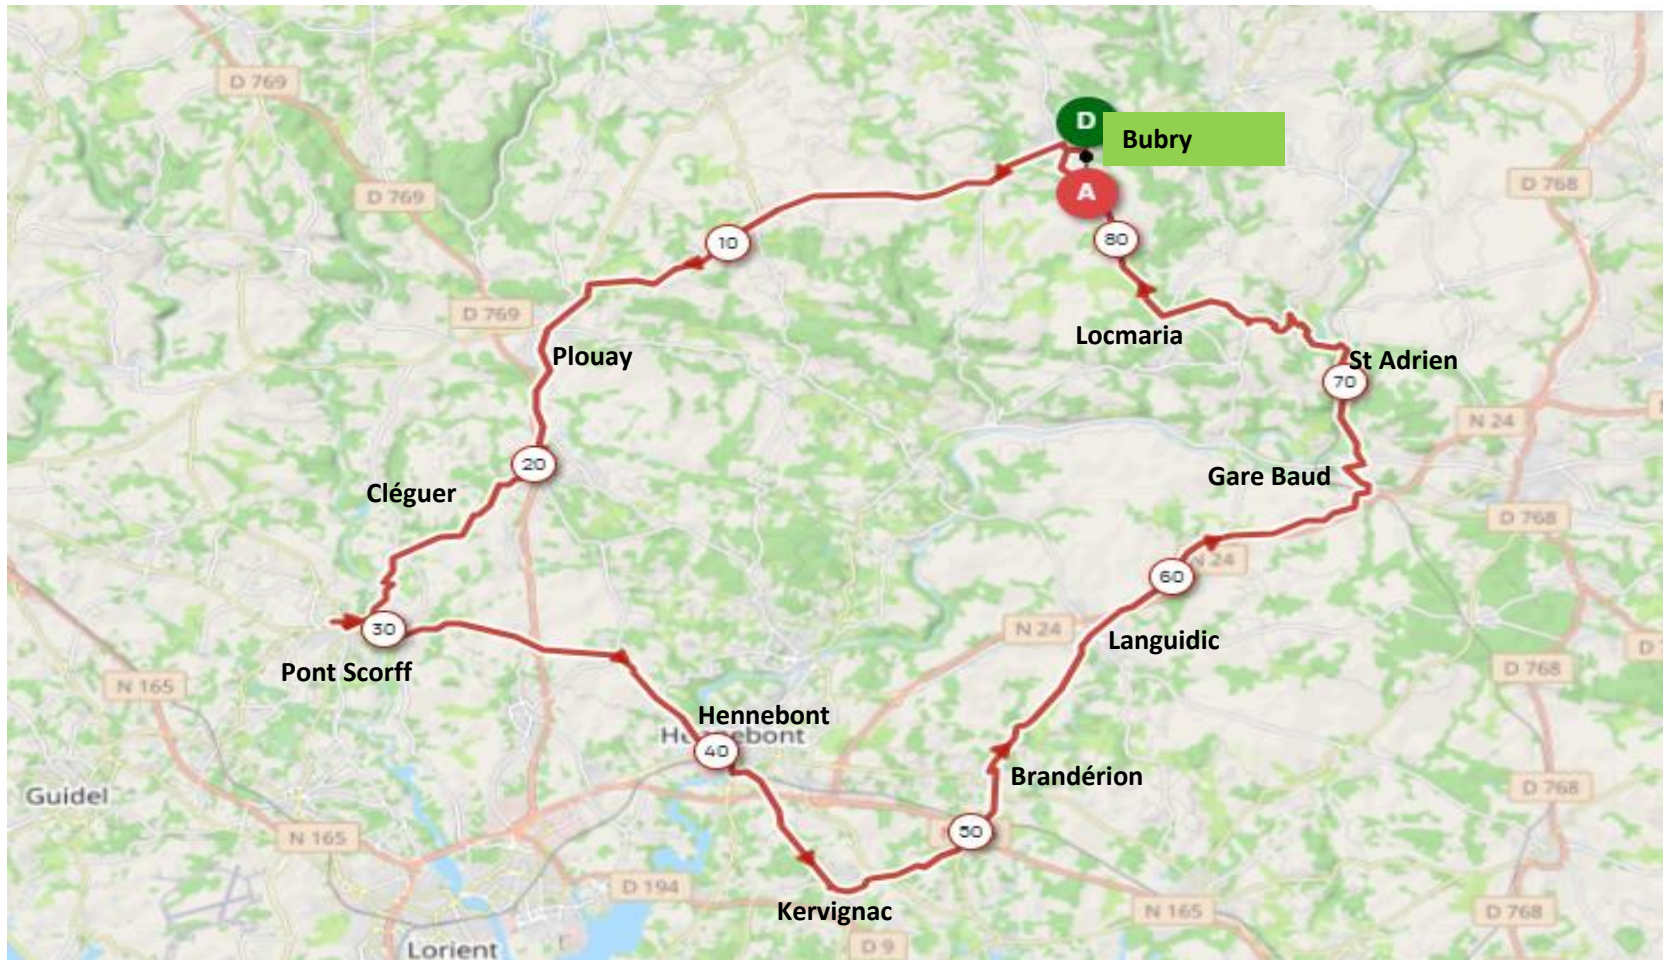

BUBRY CYCLO

Bubry
Plouay
Cléguer
Pont Scorff
Hennebont
Kervignac
Brandérion
Languidic
Gare Baud
St Adrien
Locmaria
Bubry

GC = 84 km

Déniv = 900 m

<https://www.openrunner.com/r/21320492>

10/05/2026 8h00