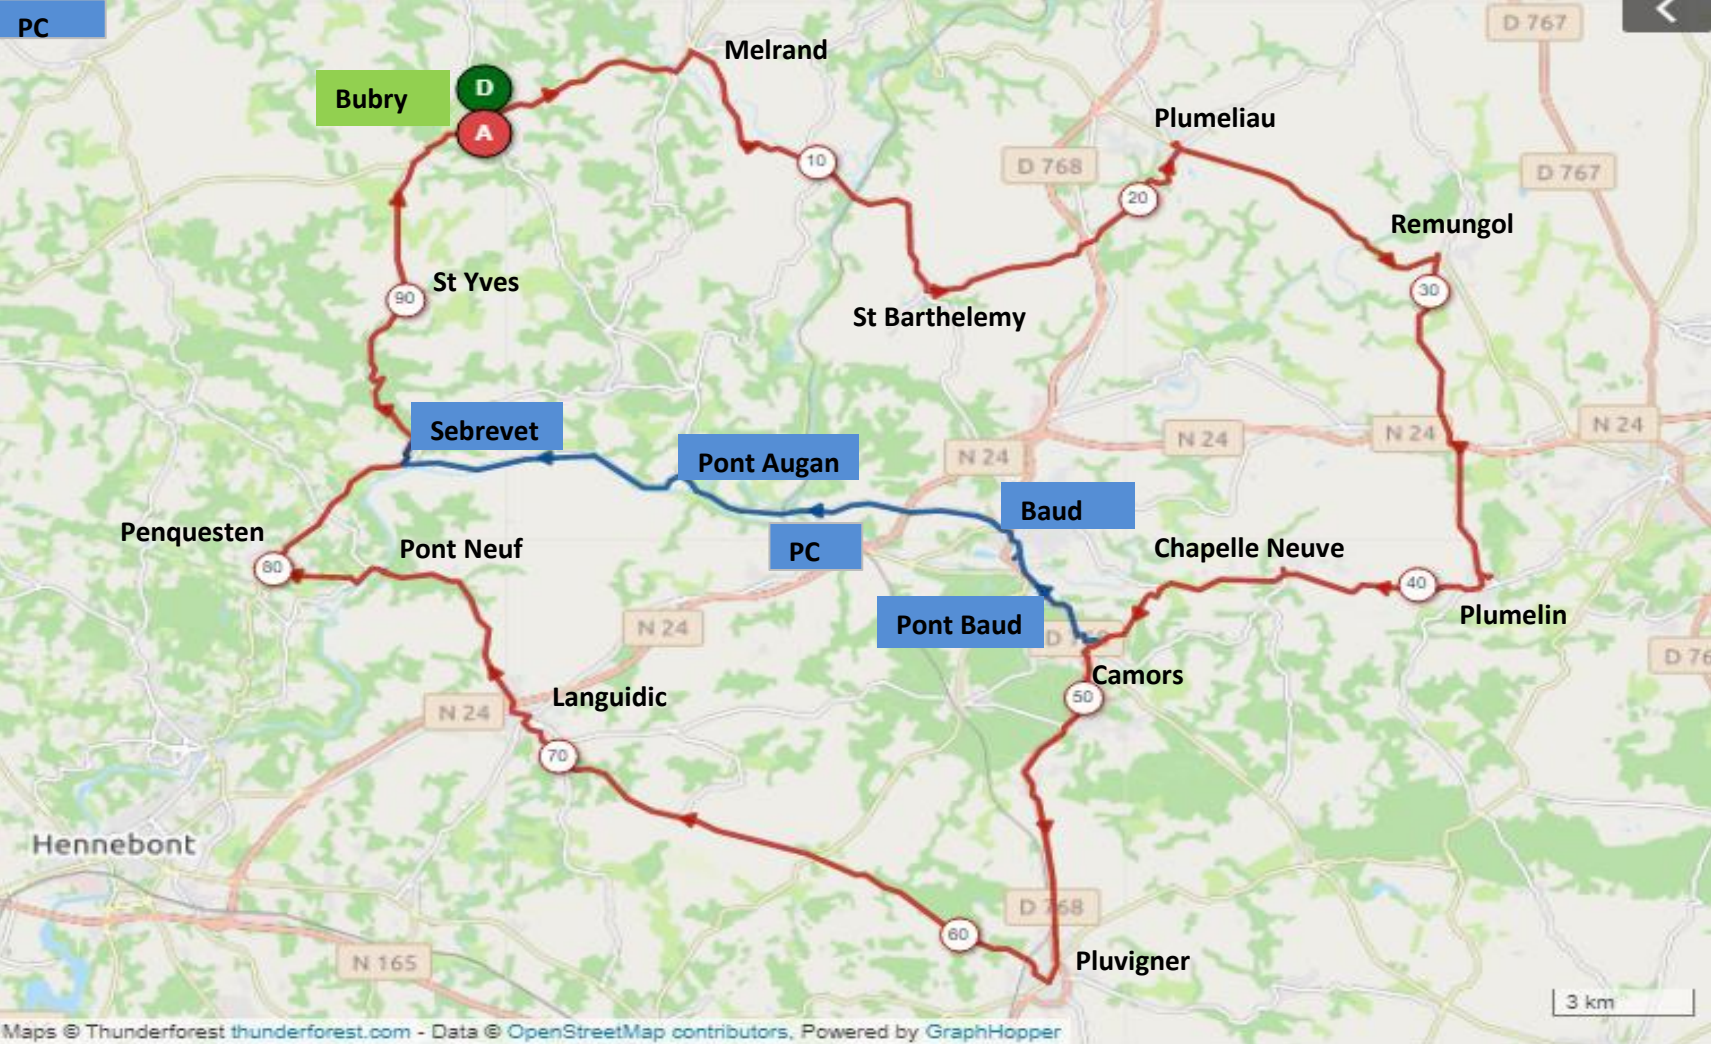

BUBRY CYCLO

Bubry
Melrand
St Barthelemy
Plumeliau
Remungol
Plumelin
Chapelle Neuve
Camors
Pluvigner
Languidic
Pont Neuf
Penquesten
St Yves
Bubry
PC
Pont Baud
Baud
Pont Augan
Sebrevet
Bubry
GC = 96 km
PC = 74 km

<https://www.openrunner.com/r/13646718>

31/05/2026 8h00

Déniv = 1100m